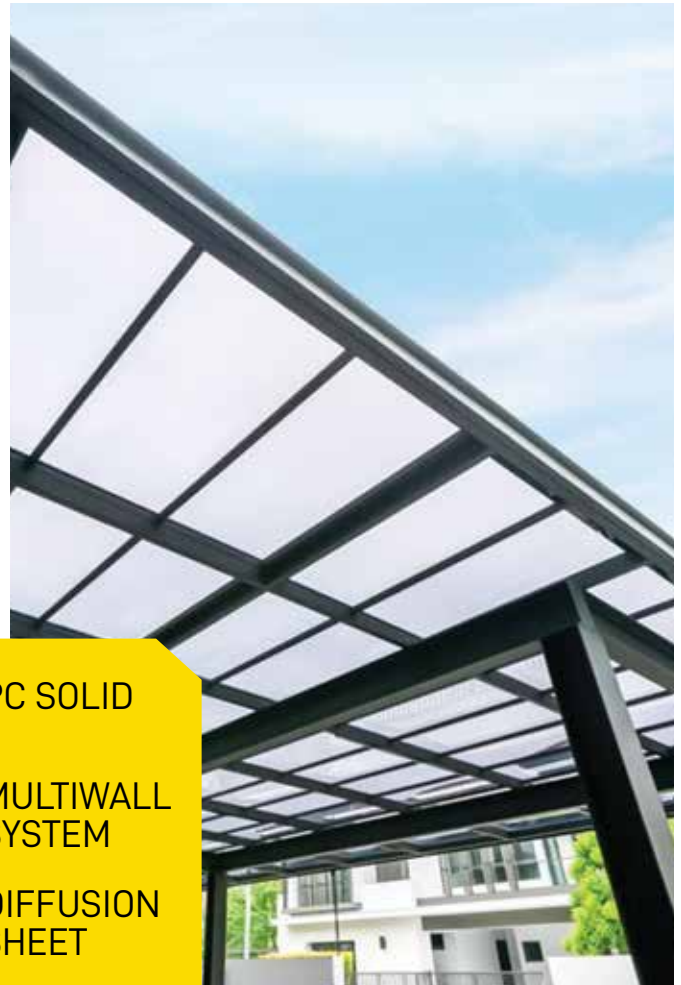

Architecture Materials

Shade Cloths and Polycarbonate are where the future solutions for enorgomic and aesthetic roofing materials and shading.

SKYWALL[®]
BY EXEET

LAMBOO
HIGH QUALITY SHADECLOTH

- 01 PC SOLID
- 02 MULTIWALL SYSTEM
- 03 DIFFUSION SHEET